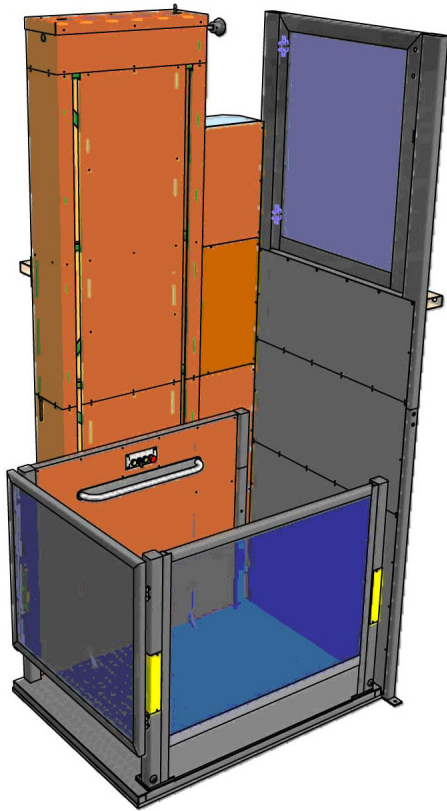

POWER-LIFTS

Vertical Platform Lift

Pit free wheelchair lift with upto 4 metres of travel

Disabled access indoors or outside

Power-Lift's new vertical platform lift is an economic and efficient alternative to elevators. It is designed for convenient use by the elderly or handicapped, occupying minimum space without structural modification or additional building work.

Standard specifications:

Power supply	3x380V / 50 Hz
Drive system	Chain drive
Motor power	1,1 kW
Loading capacity	300 kg
Platform dimension	1050 mm x 1400 mm
Travel speed	0,11 m/s
Installation location	Indoor and outdoor
Maximum travel height	4000 mm
Colour	RAL 9007

Optional features:

- Side access ramp
- 1x230V power supply
- Special platform size
- Special colour

Dimensions:

For more information please contact:

Power-Lifts Limited
Nottingham NG5 4FG
0115 926 9996
info@powerlift.co.uk
www.powerlift.co.uk